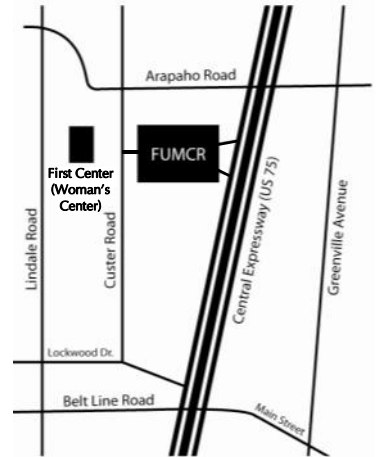

Directions & Floor Plans

FIRST UNITED METHODIST CHURCH *Richardson*

We hope you will find your place with us through worship services, groups, classes and events.

Traditional Worship Services & Sunday School Groups for all ages
 Sunday mornings, 8:45, 9:45, 11:00

FIRST UNITED METHODIST CHURCH

Richardson

503 North Central Expressway
 Richardson, Texas 75080
 972.235.8385
 fumcr.com

This is a secure campus. Only doors closest to scheduled events will be unlocked.

1ST FLOOR