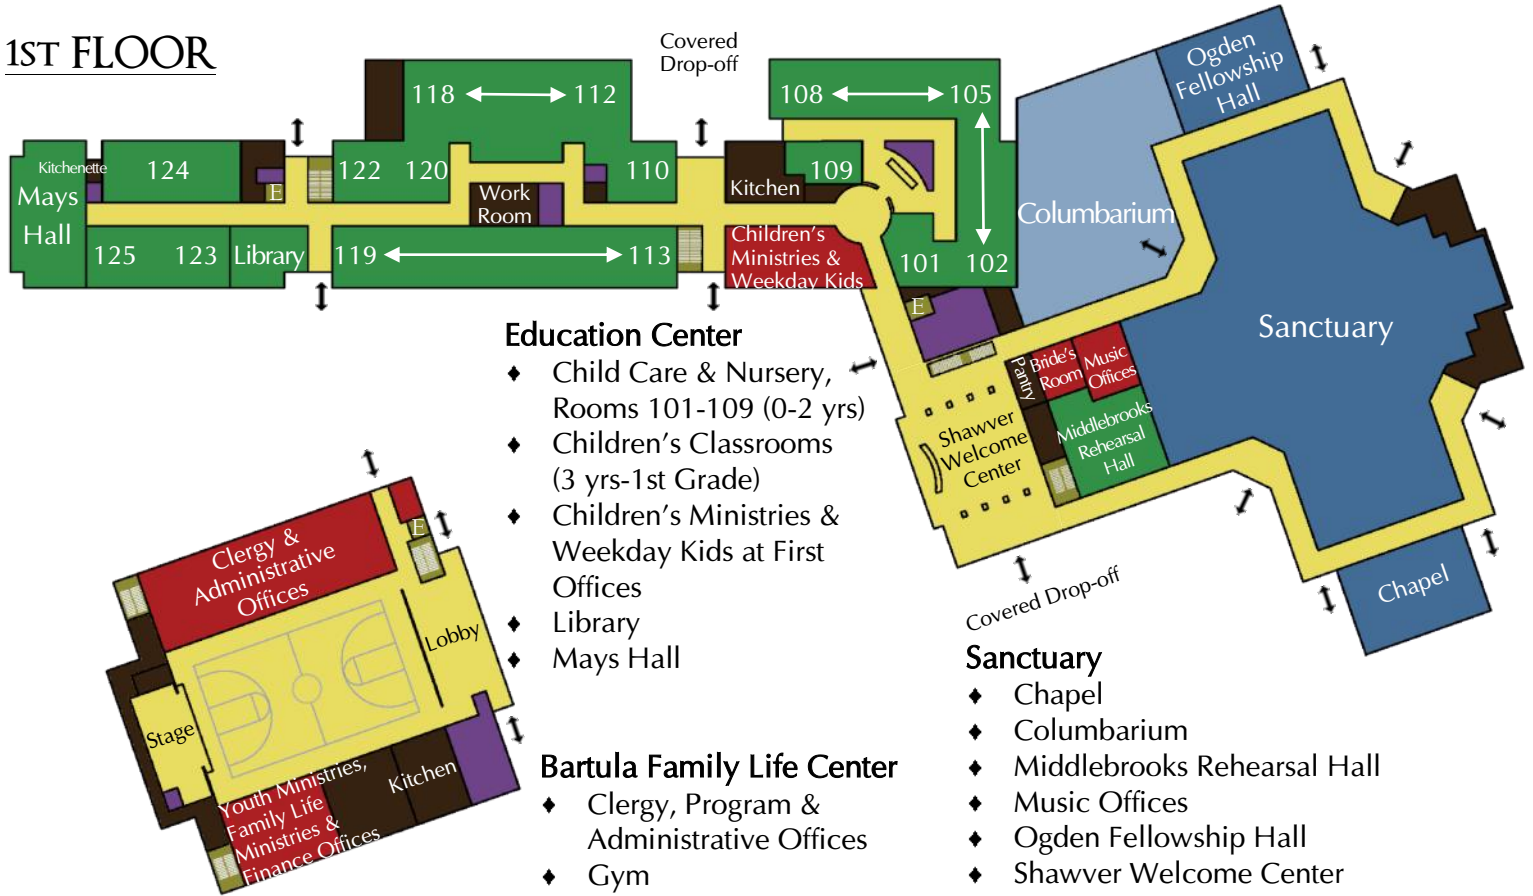

Directions & Floor Plans

FIRST UNITED METHODIST CHURCH *Richardson*

We hope you will find your place with us through worship services, groups, classes and events.

Traditional Worship Services & Sunday School Groups for all ages
 Sunday mornings, 8:45, 9:45, 11:00

Access Contemporary Worship
 Sundays, 5:00 pm, Sanctuary

Zimbabwe Worship
 Sundays, 11:15 am, Chapel

Asian Worship
 Sundays, 9:45 am, Room 212

With open hearts and minds, we WELCOME people for Christ, GROW people in Christ & SERVE people with Christ.

2ND FLOOR

LEGEND	
↓	Entrances & Common Areas
■	Worship Areas
■	Classrooms
■	Offices
■	Restrooms
■	Stairs & Elevators