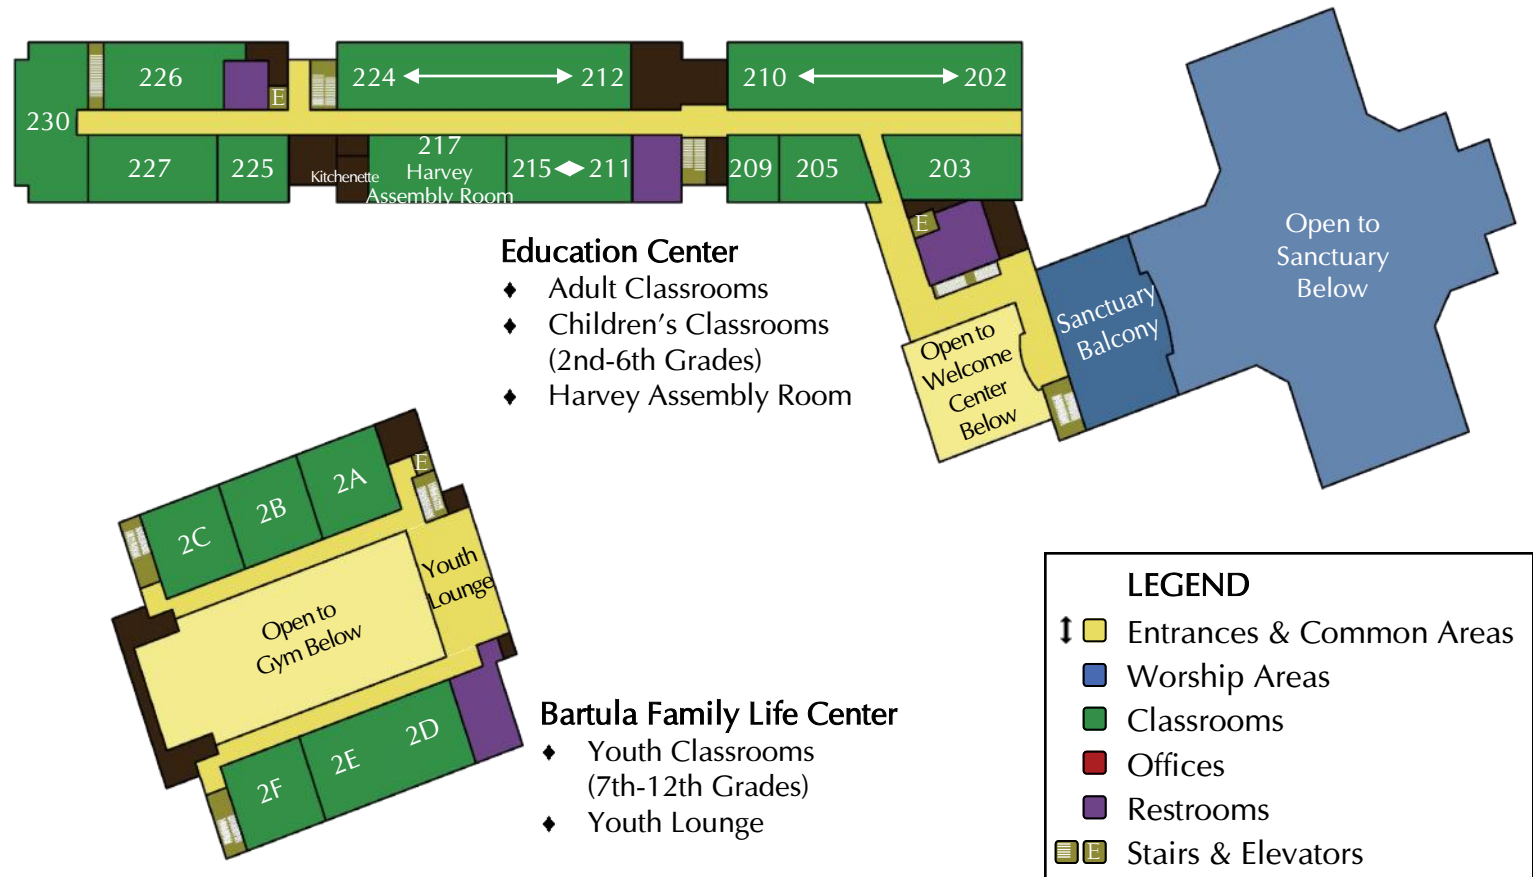

Access Contemporary Worship
 Sundays, 5:00 pm, Sanctuary

Zimbabwe Worship
 Sundays, 11:15 am, Chapel

Asian Worship
 Sundays, 9:45 am, Room 212

With open hearts and minds, we WELCOME people for Christ, GROW people in Christ & SERVE people with Christ.

2ND FLOOR

LEGEND	
↓	Entrances & Common Areas
■	Worship Areas
■	Classrooms
■	Offices
■	Restrooms
■	Stairs & Elevators