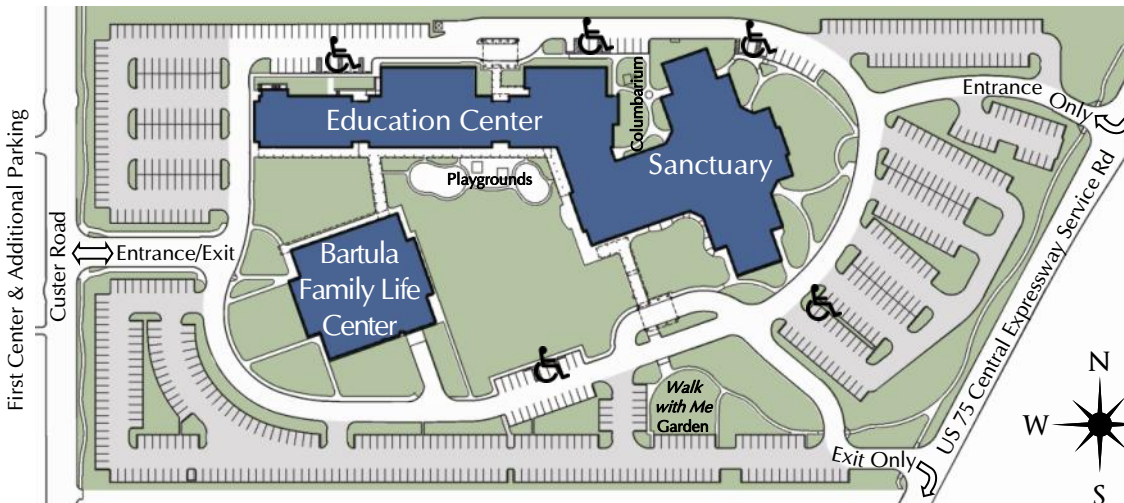

Directions & Floor Plans

FIRST UNITED METHODIST CHURCH *Richardson*

We hope you will find your place with us through worship services, groups, classes and events.

Traditional Worship Services & Sunday School Groups for all ages
 Sunday mornings, 8:45, 9:45, 11:00

Access Contemporary Worship
 Sundays, 5:00 pm, Sanctuary

Zimbabwe Worship
 Sundays, 11:15 am, Chapel

Asian Worship
 Sundays, 9:45 am, Room 212

With open hearts and minds, we WELCOME people for Christ, GROW people in Christ & SERVE people with Christ.

2ND FLOOR

LEGEND	
↓	Entrances & Common Areas
■	Worship Areas
■	Classrooms
■	Offices
■	Restrooms
■	Stairs & Elevators