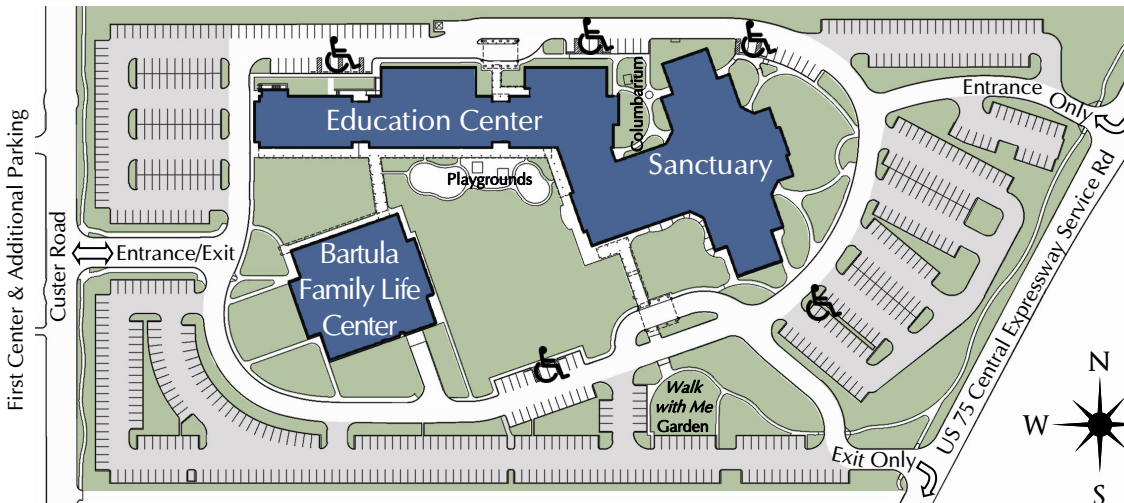

Directions & Floor Plans

FIRST UNITED METHODIST CHURCH *Richardson*

We hope you will find your place with us through worship services, groups, classes and events.

Traditional Worship Services & Sunday School Groups for all ages
Sunday mornings, 8:45, 9:45, 11:00

Access Contemporary Worship
Sundays, 5:00 pm, Sanctuary

Zimbabwe Worship
Sundays, 12:15 pm, Chapel

Asian Ministry
Sundays, 7:00 pm, Chapel

With open hearts and minds, we WELCOME people for Christ, GROW people in Christ & SERVE people with Christ.

2ND FLOOR

LEGEND

- ↑ ↓ Yellow square: Entrances & Common Areas
- Blue square: Worship Areas
- Green square: Classrooms
- Red square: Offices
- Purple square: Restrooms
- Stair/Elevator icon: Stairs & Elevators