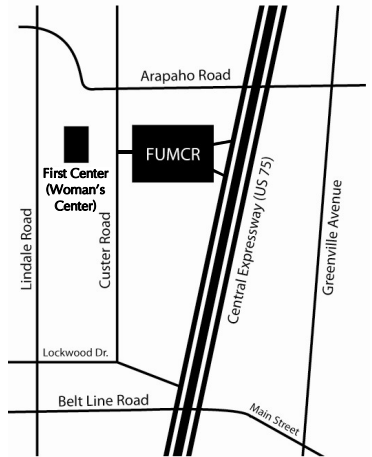

Directions & Floor Plans

FIRST UNITED METHODIST CHURCH *Richardson*

We hope you will find your place with us through worship services, groups, classes and events.

Traditional Worship Services & Sunday School Groups for all ages
Sunday mornings, 8:45, 9:45, 11:00

FIRST UNITED METHODIST CHURCH

Richardson

503 North Central Expressway
Richardson, Texas 75080
972 235 8385
www.fumcr.com

This is a secure campus. Only doors closest to scheduled events will be unlocked.

1ST FLOOR