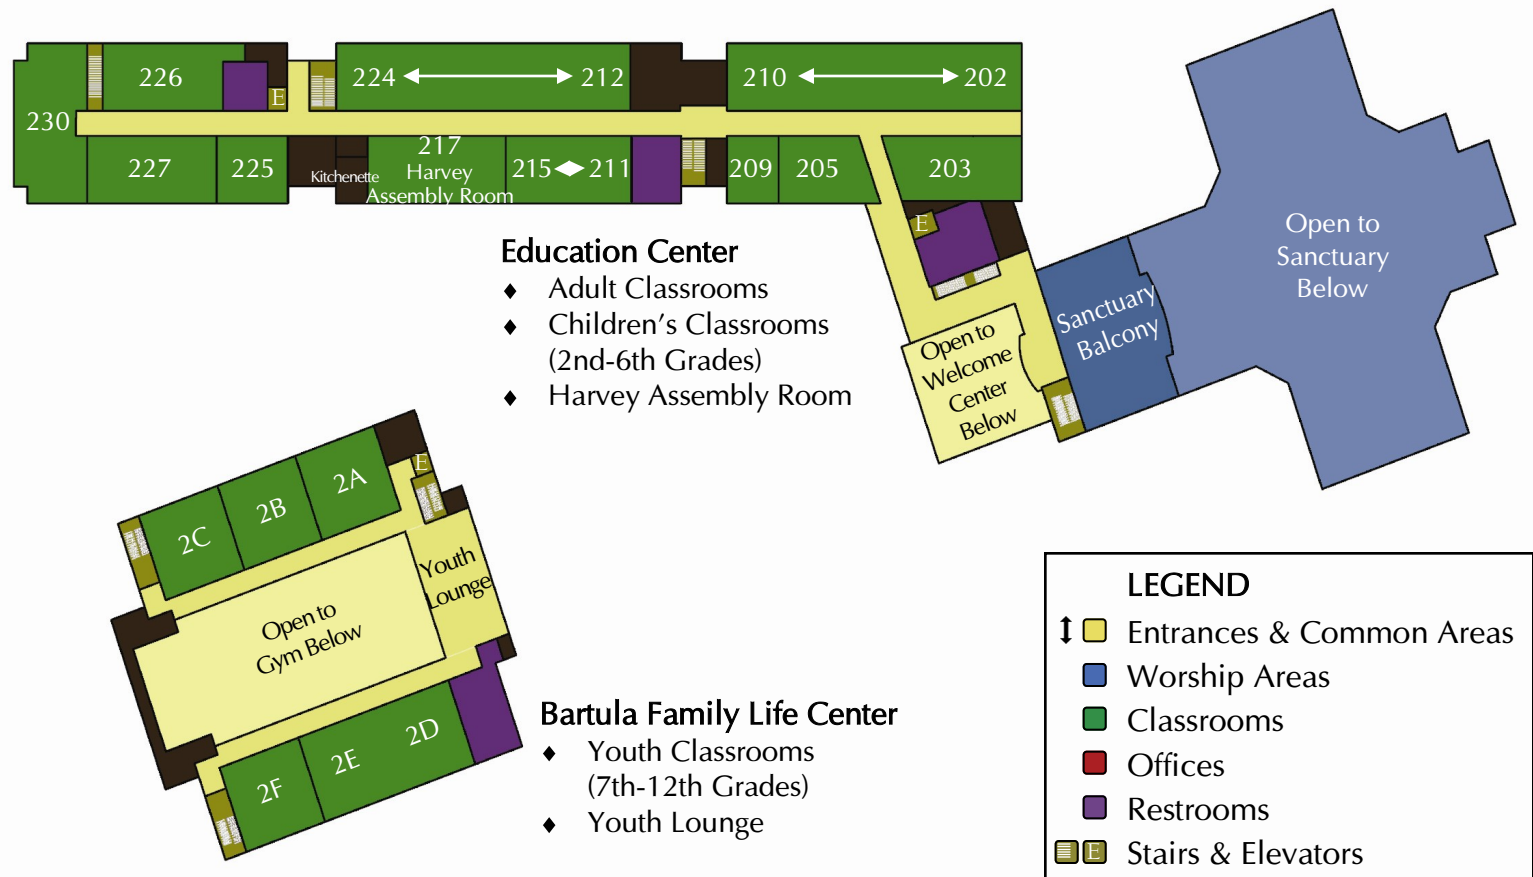

2ND FLOOR

LEGEND

- ↑ ↓ Yellow square: Entrances & Common Areas
- Blue square: Worship Areas
- Green square: Classrooms
- Red square: Offices
- Purple square: Restrooms
- Stair/Elevator icon: Stairs & Elevators