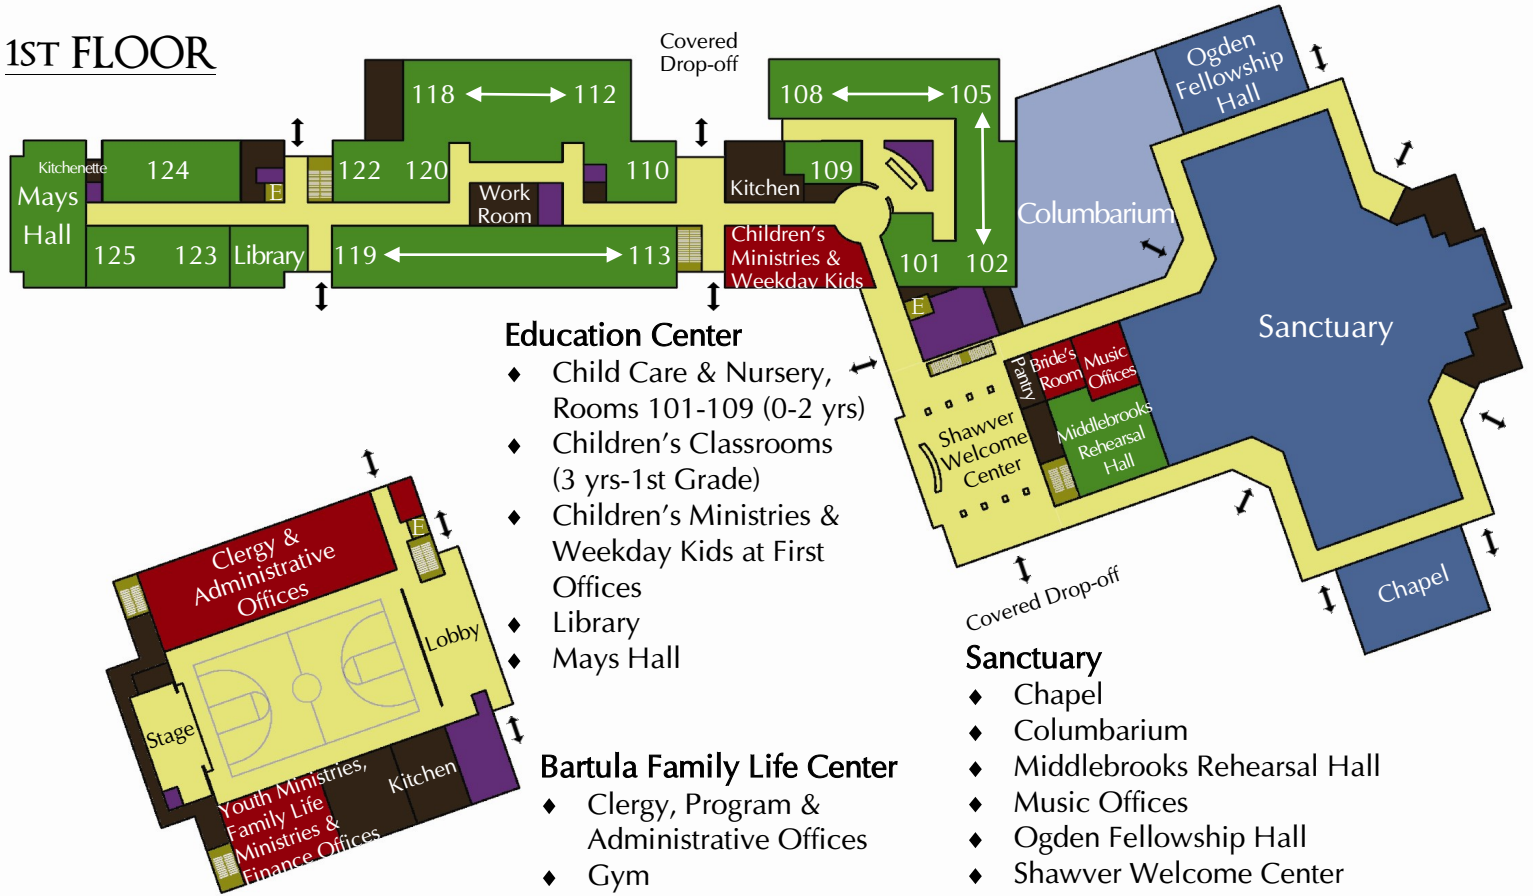

Directions & Floor Plans

FIRST UNITED METHODIST CHURCH *Richardson*

We hope you will find your place with us through worship services, groups, classes and events.

Traditional Worship Services & Sunday School Groups for all ages
Sunday mornings, 8:45, 9:45, 11:00

Access Contemporary Worship
Sundays, 5:00 pm, Sanctuary

Zimbabwe Worship
Sundays, 12:15 pm, Chapel

Asian Ministry
Sundays, 7:00 pm, Chapel

With open hearts and minds, we WELCOME people for Christ, GROW people in Christ & SERVE people with Christ.

2ND FLOOR

LEGEND

- ↑ ↓ Yellow square: Entrances & Common Areas
- Blue square: Worship Areas
- Green square: Classrooms
- Red square: Offices
- Purple square: Restrooms
- Stair/Elevator icon: Stairs & Elevators