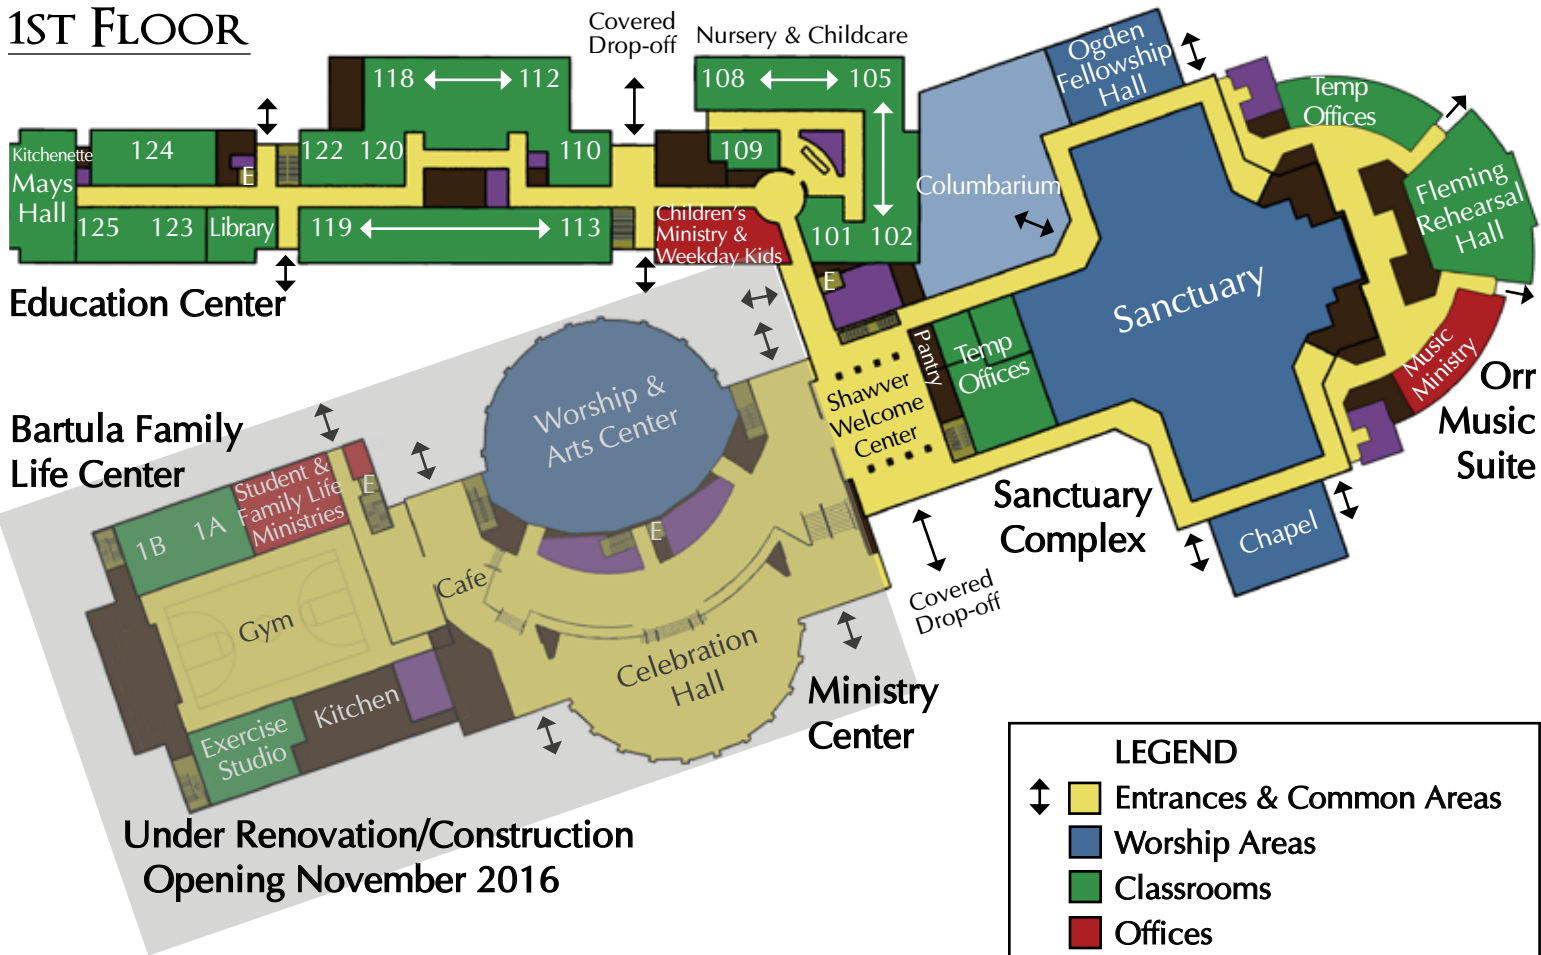

Directions & Floor Plans

We hope you will find your place with us through worship services, groups, classes and events.
 Sunday Opportunities: Traditional Worship Services 8:45, 9:45, 11 am Sanctuary
 8:45, 9:45, 11 am All buildings
 Sunday School (for all ages) 8:45, 9:45, 11 am
 Asian Ministry 9:45 am Room 212
 Zimbabwe Worship 11:15 am Chapel
 Access Contemporary Worship Visit accessfumcr.com for schedule

With open hearts and minds, we *welcome* people for Christ, *grow* people in Christ and *serve* people with Christ.

FIRST UNITED METHODIST CHURCH *Richardson*

503 North Central Expressway, Richardson, Texas 75080 972.235.8385
fumcr.com mobile app: FUMCR Facebook: FUMCRichardson

1ST FLOOR

2ND FLOOR