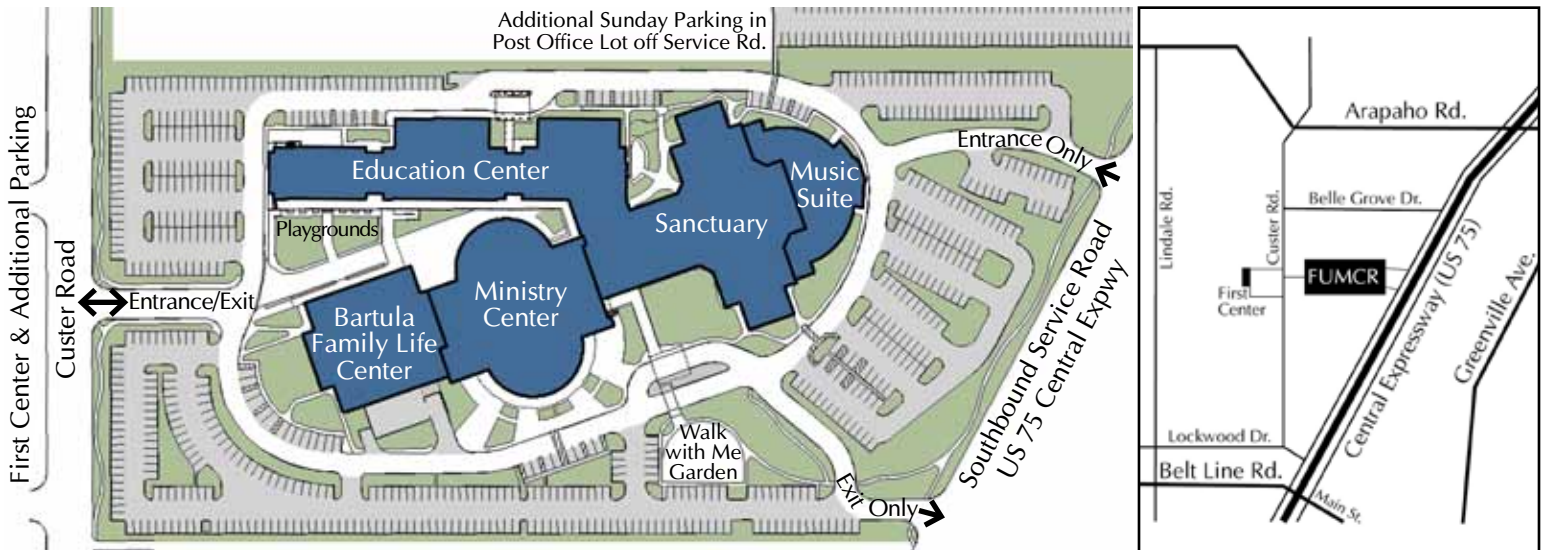

Directions & Floor Plans

We hope you will find your place with us through worship services, groups, classes and events.
 Sunday Opportunities: Traditional Worship Services 8:45, 9:45, 11 am Sanctuary
 8:45, 9:45, 11 am All buildings
 Sunday School (for all ages) 8:45, 9:45, 11 am
 Asian Ministry 9:45 am Room 212
 Zimbabwe Worship 11:15 am Chapel
 Access Contemporary Worship Visit accessfumcr.com for schedule

With open hearts and minds, we *welcome* people for Christ, *grow* people in Christ and *serve* people with Christ.

FIRST UNITED METHODIST CHURCH *Richardson*

503 North Central Expressway, Richardson, Texas 75080 972.235.8385
fumcr.com mobile app: FUMCR Facebook: FUMCRichardson